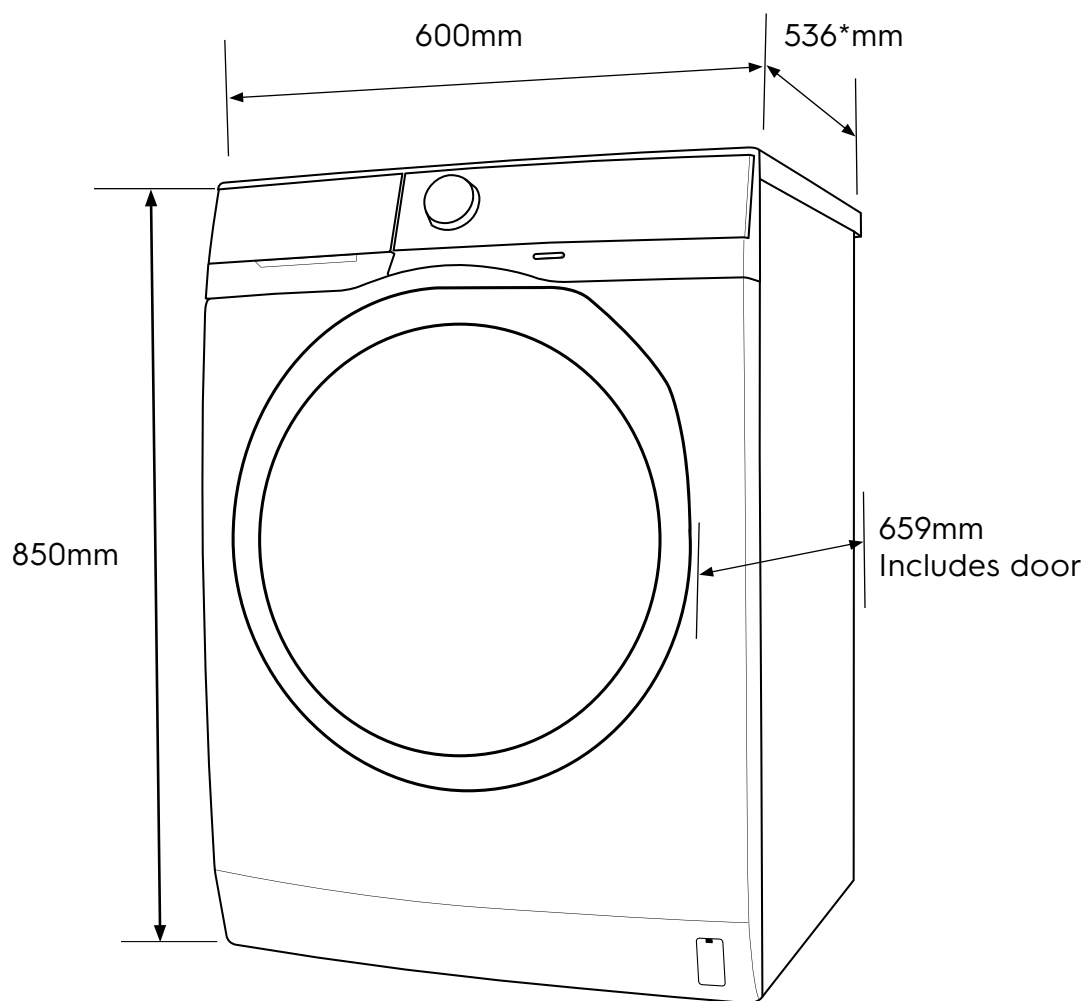

# Dimension Guide

## Front Load Washer

**Model:**  
EWF1024D3WB

### Dimensions

	width	height	depth
Product (mm)	600	850	536-659

\*Add 20mm for the hose protrusion at the back.

**Please note!** Dimensions to be used as a guide only. All customers MUST refer to the user manual supplied with the product for detailed installation instructions.