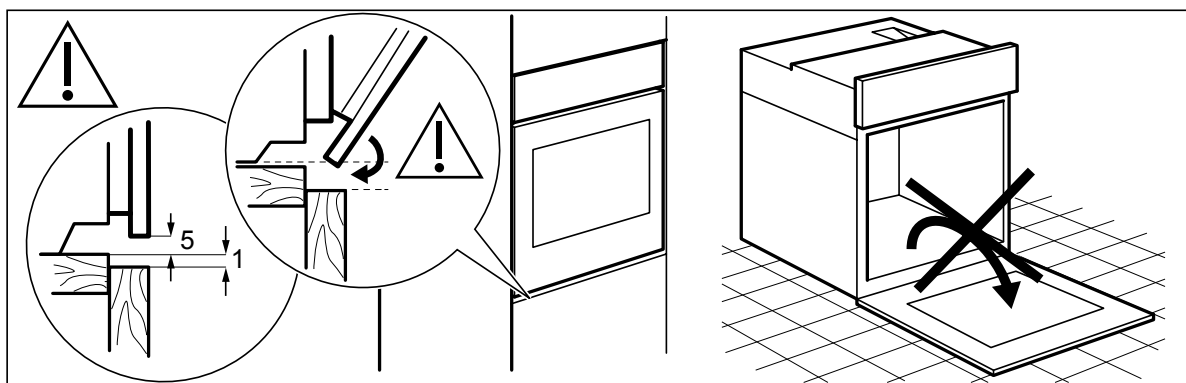

Dimension Guide

Built-in Compact Steam Oven

Model:
KVAAS21WX

Please note! Dimensions to be used as a guide only. All customers MUST refer to the user manual supplied with the product for detailed installation instructions.
E_DIM_KVAAS21WX_Jun22