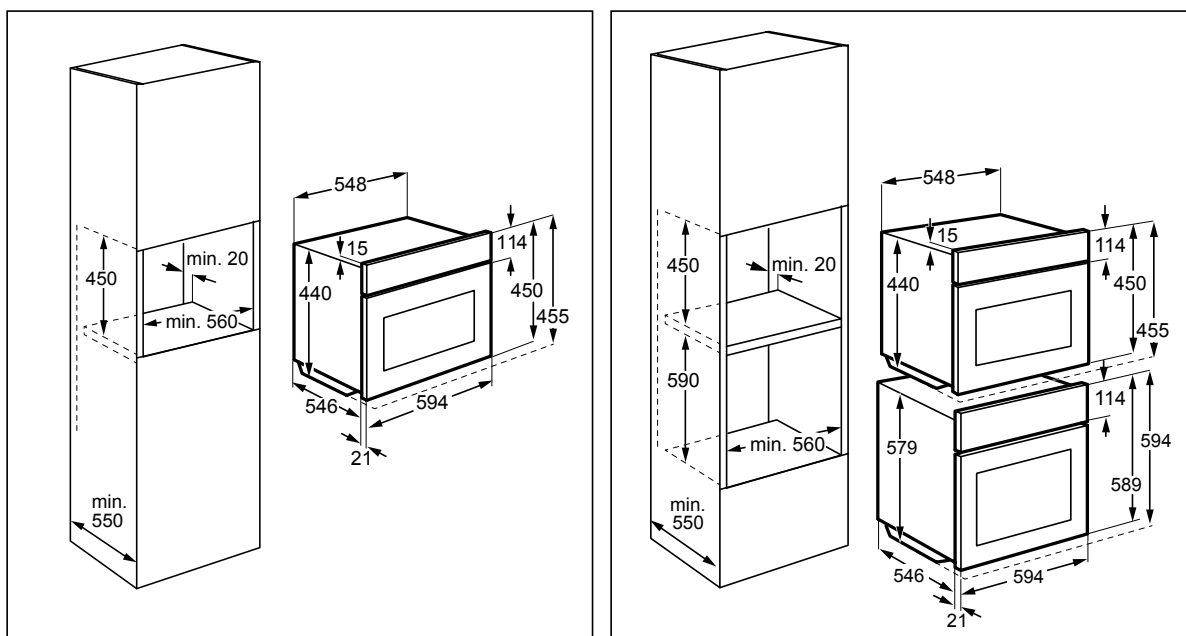

Dimension Guide

Built-in Compact Steam Oven

Model:
KVAAS21WX

Please note! Dimensions to be used as a guide only. All customers MUST refer to the user manual supplied with the product for detailed installation instructions.
E_DIM_KVAAS21WX_Jun22