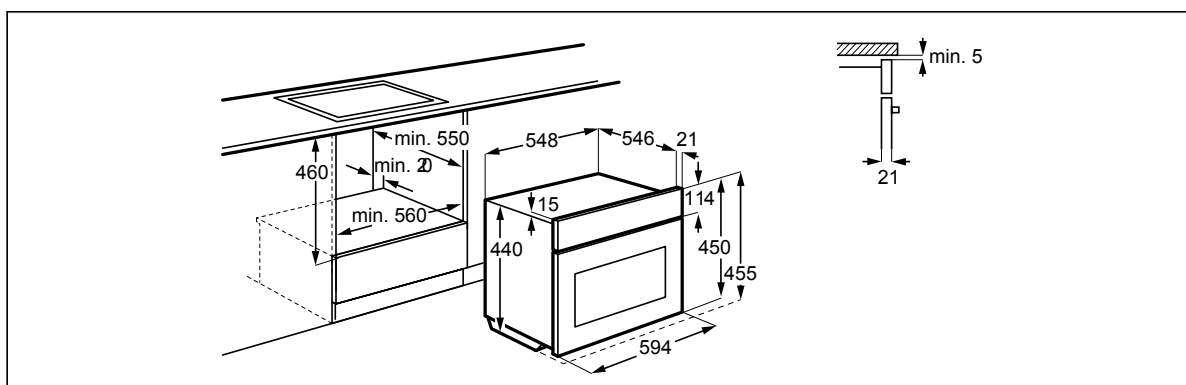

Dimension Guide

Built-in Compact Steam Oven

Model:
KVAAS21WX

Please note! Dimensions to be used as a guide only. All customers MUST refer to the user manual supplied with the product for detailed installation instructions.
E_DIM_KVAAS21WX_Jun22