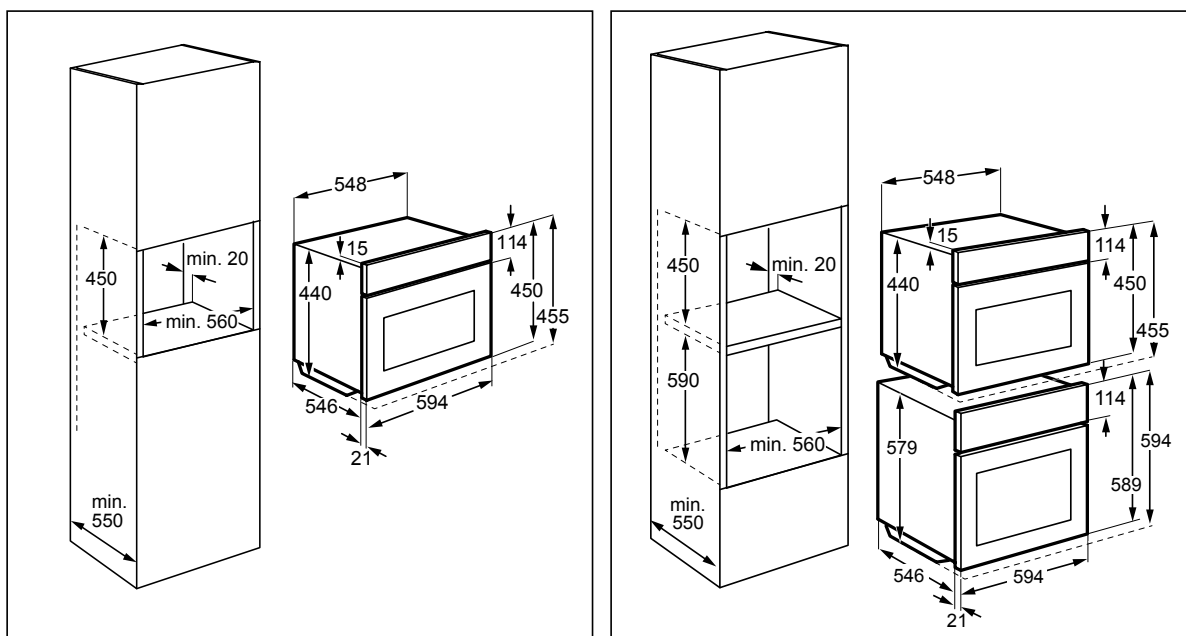

Dimension Guide

Built-in Compact Steam Oven

Model:
KVBAS21WX

Please note! Dimensions to be used as a guide only. All customers MUST refer to the user manual supplied with the product for detailed installation instructions.
E_DIM_KVBAS21WX_Jun22