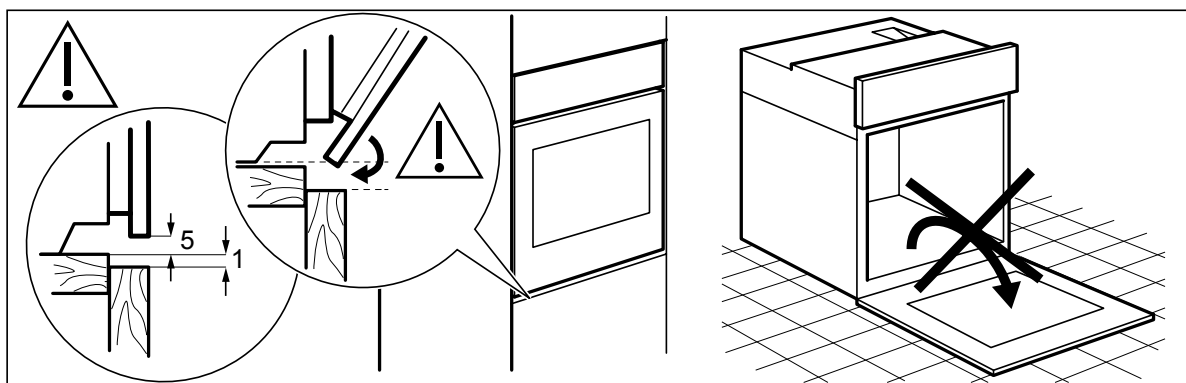

Dimension Guide

Built-in Compact Steam Oven

Model:
KVBAS21WX

Please note! Dimensions to be used as a guide only. All customers MUST refer to the user manual supplied with the product for detailed installation instructions.
E_DIM_KVBAS21WX_Jun22