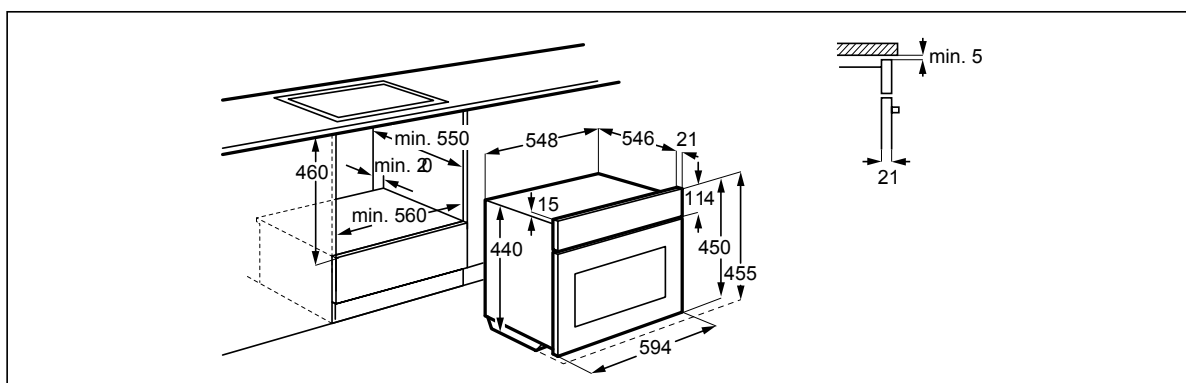

Dimension Guide

Built-in Compact Steam Oven

Model:
KVBAS21WX

Please note! Dimensions to be used as a guide only. All customers MUST refer to the user manual supplied with the product for detailed installation instructions.
E_DIM_KVBAS21WX_Jun22