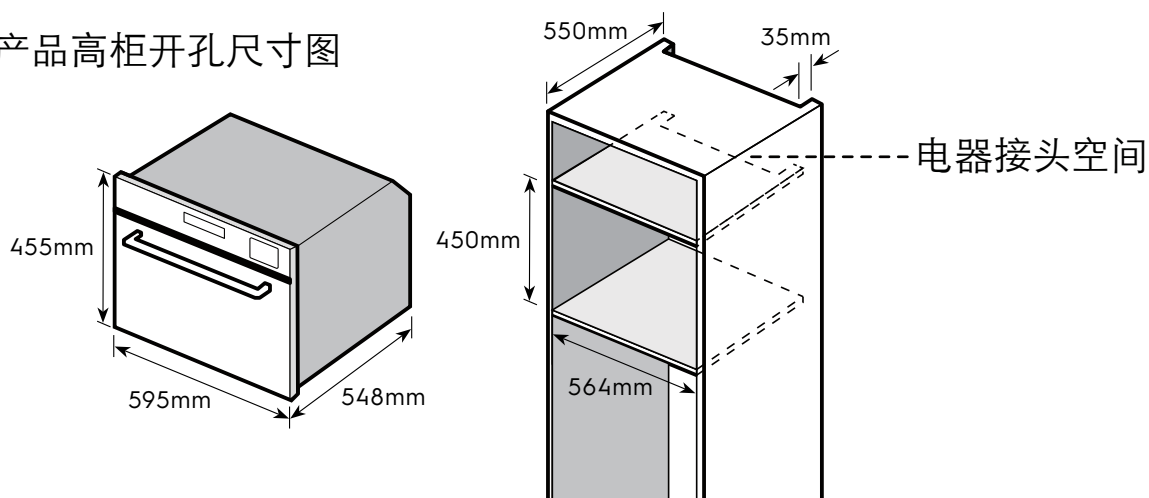

Dimension Guide

Build-in solo compact steam oven

Model:
KVJLS00Z

| Dimensions | | | |
|--------------|-------|--------|-------|
| | width | height | depth |
| Cut-out (mm) | 564 | 450 | 550 |
| Product (mm) | 595 | 455 | 548 |

产品高柜开孔尺寸图

产品矮柜开孔尺寸图

Please note! Dimensions to be used as a guide only. All customers MUST refer to the user manual supplied with the product for detailed installation instructions.

© 2023 Electrolux S.E.A PTE. LTD. ELX_DIM_KVJLS00Z_Jan23