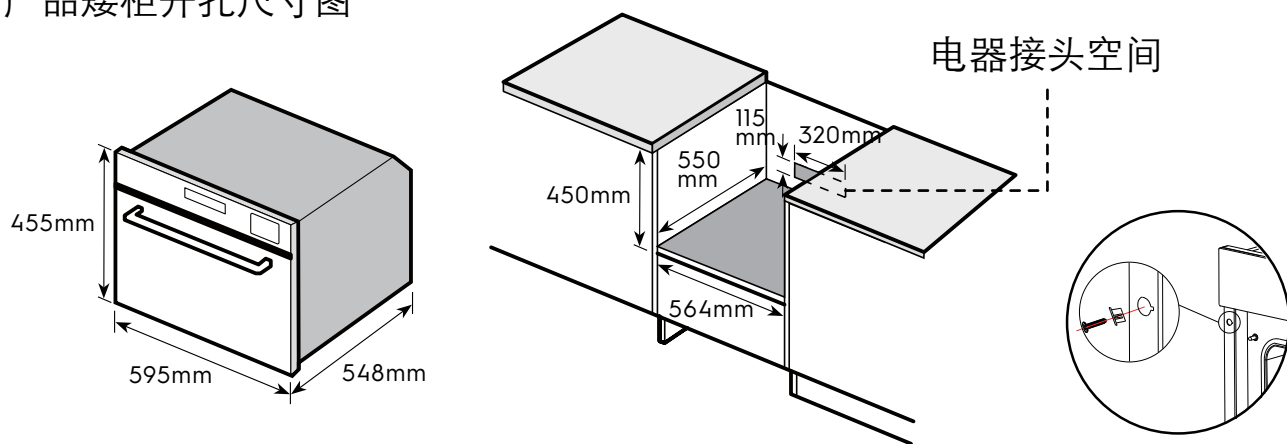

Dimension Guide

Build-in solo compact steam oven

Model:
KVJLS00Z

| Dimensions | | | |
|--------------|-------|--------|-------|
| | width | height | depth |
| Cut-out (mm) | 564 | 450 | 550 |
| Product (mm) | 595 | 455 | 548 |

产品高柜开孔尺寸图

产品矮柜开孔尺寸图

Please note! Dimensions to be used as a guide only. All customers MUST refer to the user manual supplied with the product for detailed installation instructions.

© 2023 Electrolux S.E.A PTE. LTD. ELX_DIM_KVJLS00Z_Jan23