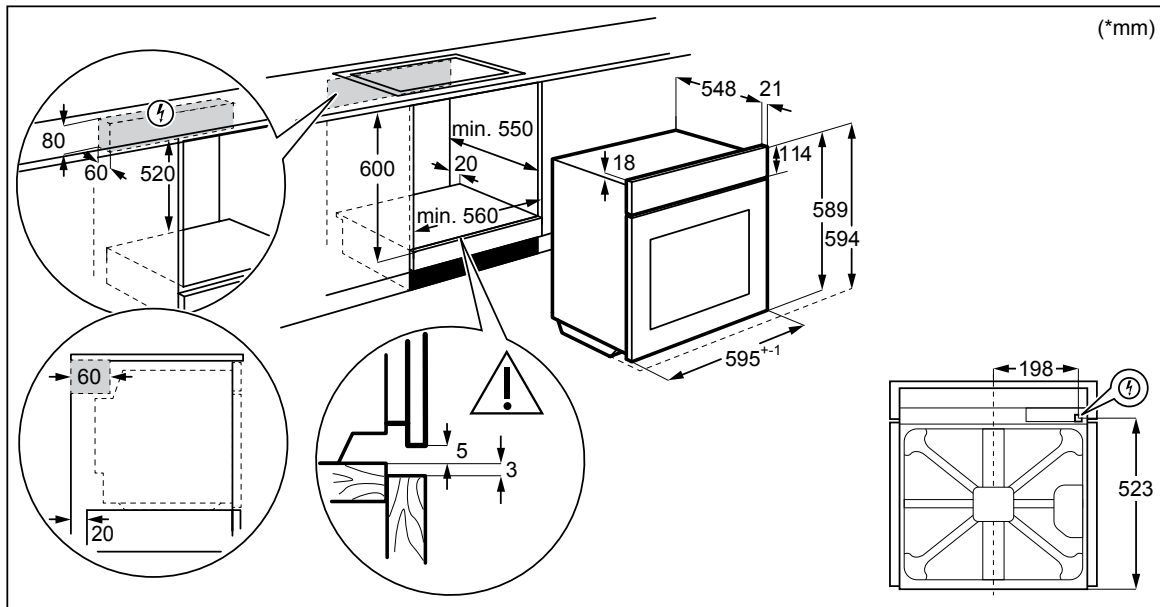

Dimension Guide

Built-in Oven

Model:
RZB2110AAXC

Wall Mount

Under bench

Please note! Dimensions to be used as a guide only. All customers MUST refer to the user manual supplied with the product for detailed installation instructions.