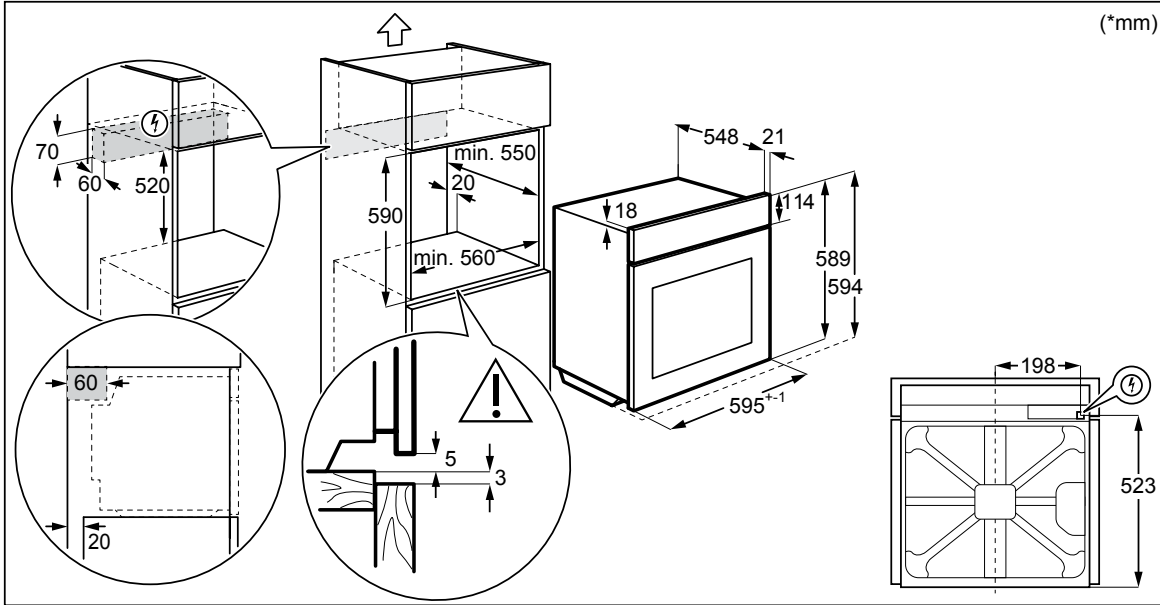

Dimension Guide

Built-in Oven

Model:
RZB2110AAXC

Wall Mount

Under bench

Please note! Dimensions to be used as a guide only. All customers MUST refer to the user manual supplied with the product for detailed installation instructions.