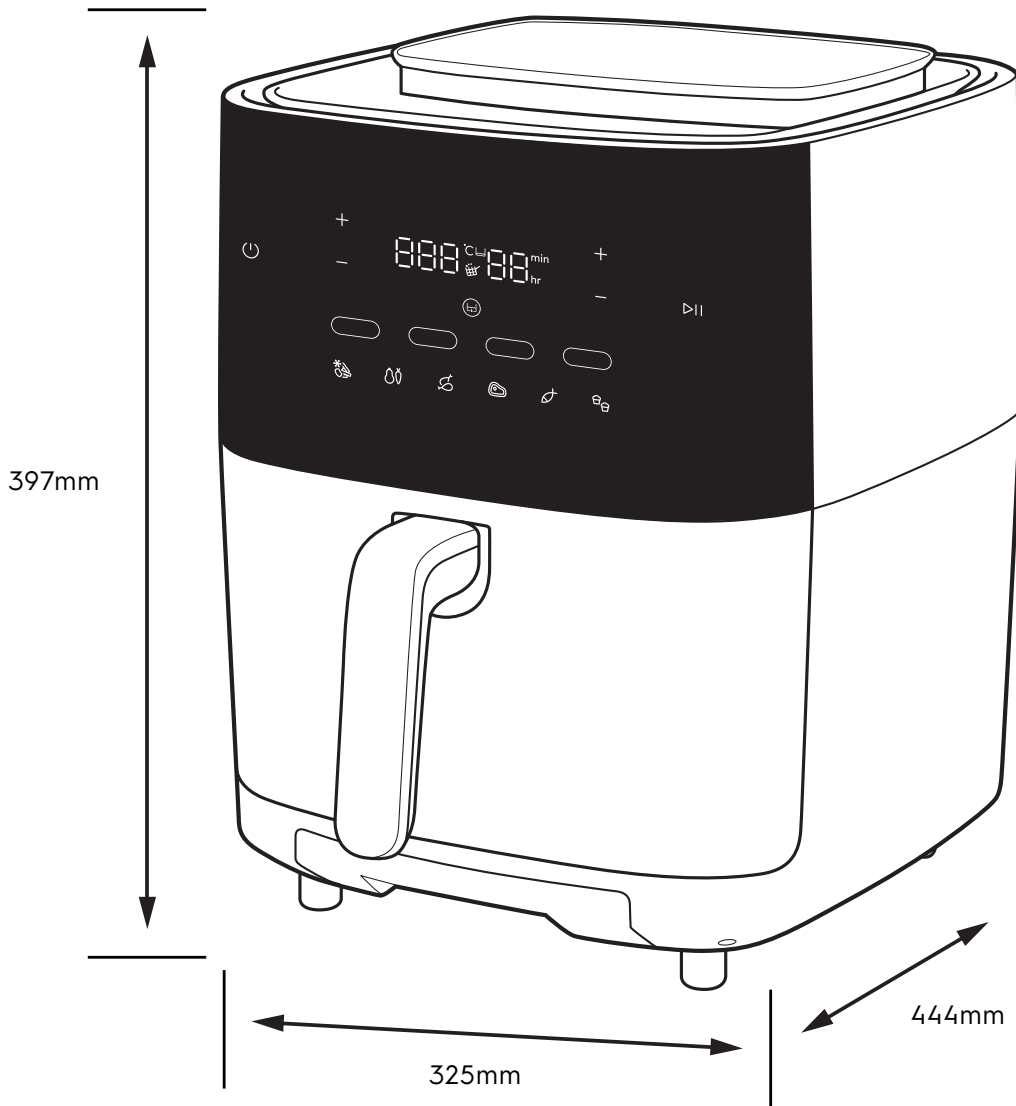

# Dimension Guide

## Air Fryer

**Model:**  
E7AF1-700P-CN

Dimensions			
	width	height	depth
Product (mm)	325	397	444

**Please note!** Dimensions to be used as a guide only. All customers MUST refer to the user manual supplied with the product for detailed installation instructions.