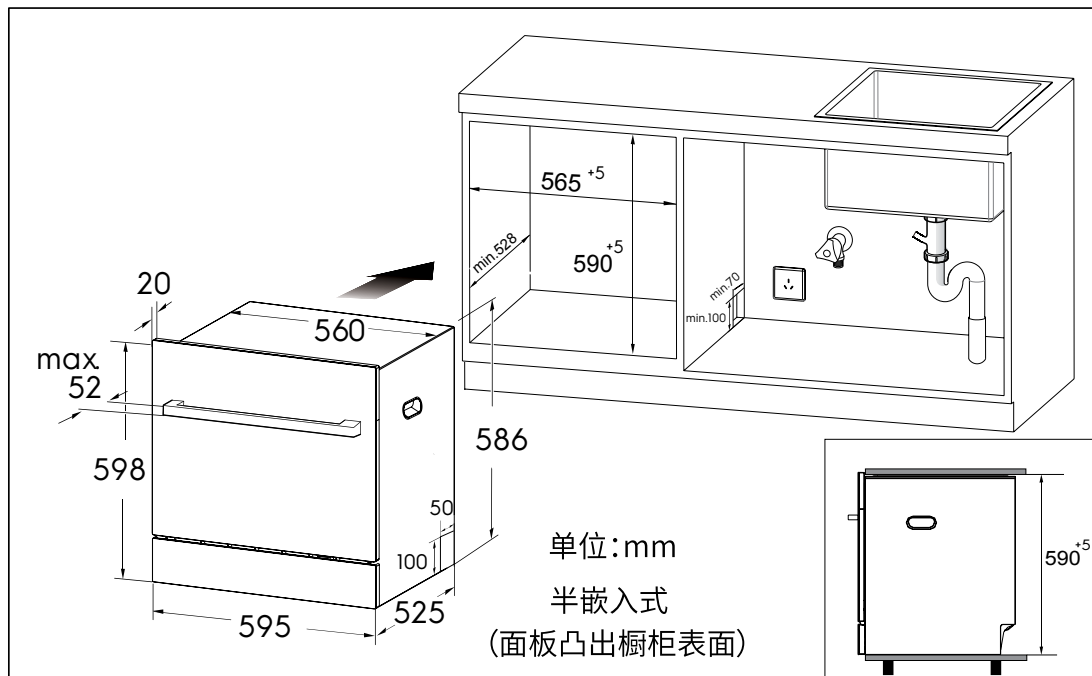

Dimension Guide

Fully Integrated Dishwasher

Model:
EED43200LK

Please note! Dimensions to be used as a guide only. All customers MUST refer to the user manual supplied with the product for detailed installation instructions.
© 2023 Electrolux S.E.A PTE. LTD. ELX_DIM_EED43200LK_Mar23