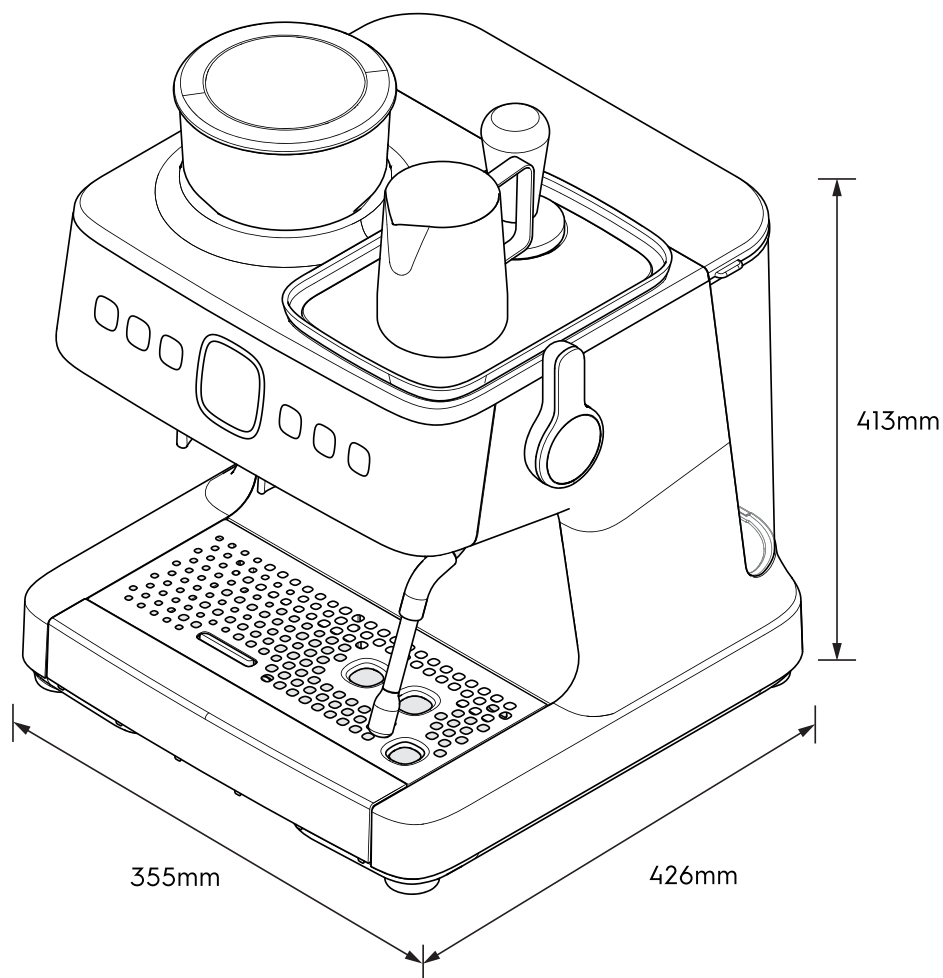

Dimension Guide

Espresso coffee maker

Model:

E7EC1-600P-CN

Please note! Dimensions to be used as a guide only. All customers MUST refer to the user manual supplied with the product for detailed installation instructions.

© 2024 Electrolux S.E.A PTE. LTD. ELX_DIM_E7EC1-600P-CN_Feb24