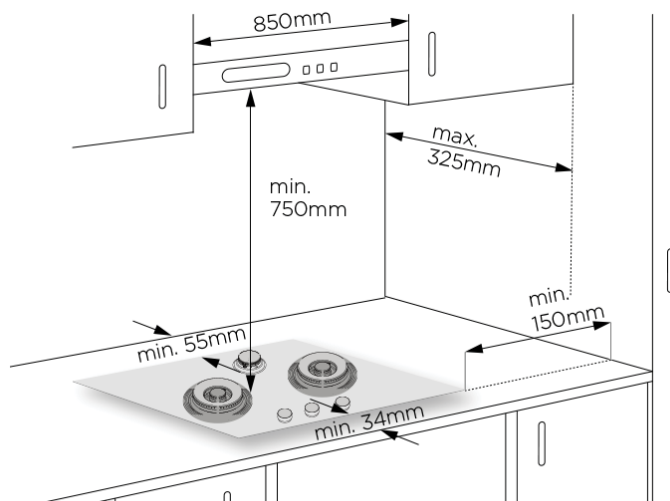

Dimension Guide

Built-in Gas Hob / 80cm

Model:
EHG8237BC

Dimensions

	width	height	depth
Cut-out (mm)	650	350	350
Product (mm)	800	508	508

*To combustible surface (dimension is not relevant if the adjacent surface is non-combustible).

Please note! Dimensions to be used as a guide only. All customers MUST refer to the user manual supplied with the product for detailed installation instructions.

© 2021 Electrolux S.E.A PTE. LTD. E_DIM_EHG8237BC_Oct20