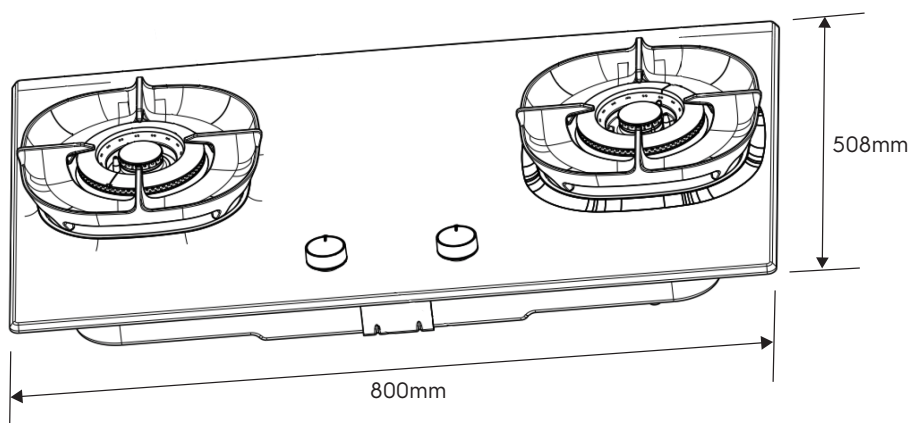

Dimension Guide

Built-in Gas Hob / 80cm

Model:
EHG8237BC

Dimensions

	width	height	depth
Cut-out (mm)	650	350	350
Product (mm)	800	508	508

*To combustible surface (dimension is not relevant if the adjacent surface is non-combustible).

Please note! Dimensions to be used as a guide only. All customers MUST refer to the user manual supplied with the product for detailed installation instructions.

© 2021 Electrolux S.E.A PTE. LTD. E_DIM_EHG8237BC_Oct20