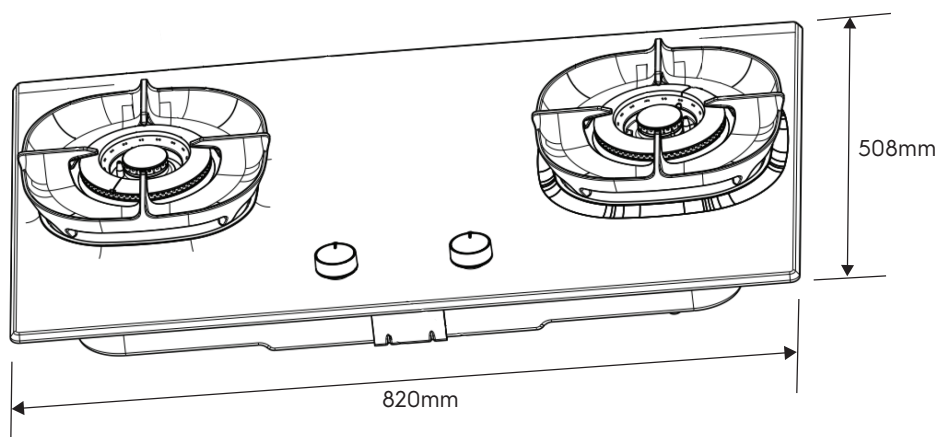

# Dimension Guide

## Built-in Gas Hob / 82cm

**Model:**  
EHG8251SC

### Dimensions

	width	height	depth
Cut-out (mm)	700-790		405-475
Product (mm)	820	130	508

\*To combustible surface (dimension is not relevant if the adjacent surface is non-combustible).

**Please note!** Dimensions to be used as a guide only. All customers MUST refer to the user manual supplied with the product for detailed installation instructions.