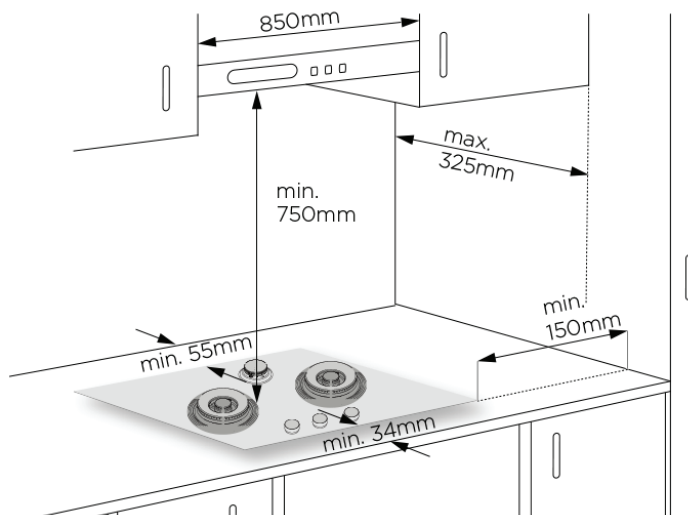

# Dimension Guide

## Built-in Gas Hob / 82cm

**Model:**  
EHG8251SC

### Dimensions

	width	height	depth
Cut-out (mm)	700-790		405-475
Product (mm)	820	130	508

\*To combustible surface (dimension is not relevant if the adjacent surface is non-combustible).

**Please note!** Dimensions to be used as a guide only. All customers MUST refer to the user manual supplied with the product for detailed installation instructions.