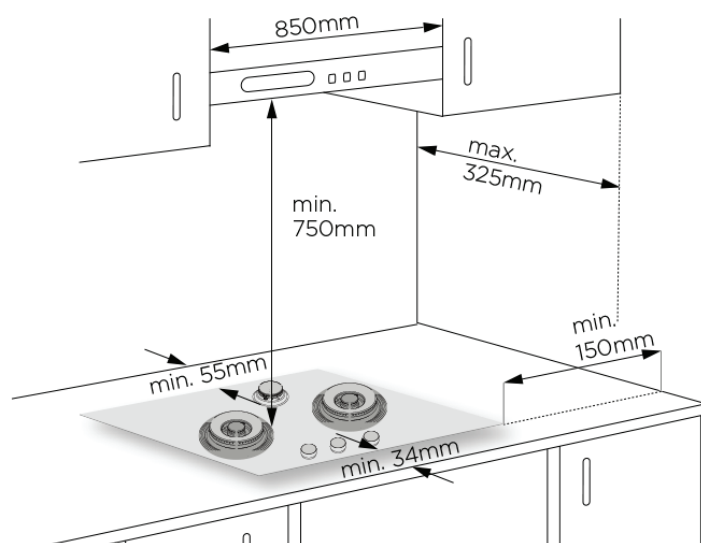

Dimension Guide

Built-in Gas Hob / 82cm

Model:
EHG8351SC

Dimensions			
	width	height	depth
Cut-out (mm)	700-790		405-475
Product (mm)	820	130	508

*To combustible surface (dimension is not relevant if the adjacent surface is non-combustible).

Please note! Dimensions to be used as a guide only. All customers MUST refer to the user manual supplied with the product for detailed installation instructions.

© 2021 Electrolux S.E.A PTE. LTD. E_DIM_EHG8351SC_Apr21