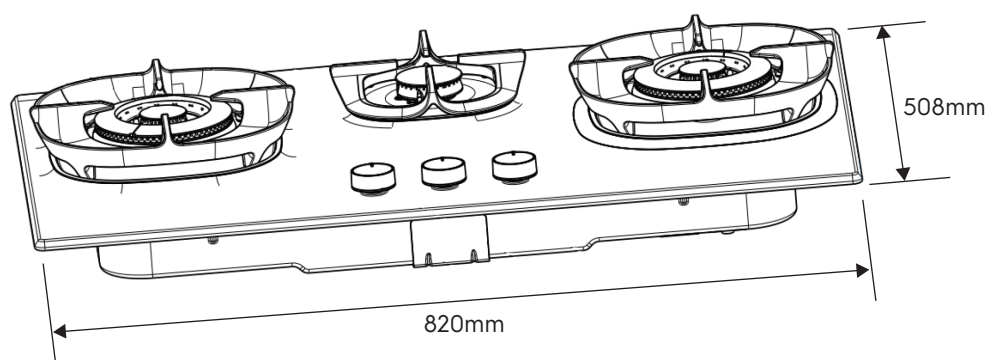

Dimension Guide

Built-in Gas Hob / 82cm

Model:
EHG8351SC

Dimensions			
	width	height	depth
Cut-out (mm)	700-790		405-475
Product (mm)	820	130	508

*To combustible surface (dimension is not relevant if the adjacent surface is non-combustible).

Please note! Dimensions to be used as a guide only. All customers MUST refer to the user manual supplied with the product for detailed installation instructions.

© 2021 Electrolux S.E.A PTE. LTD. E_DIM_EHG8351SC_Apr21