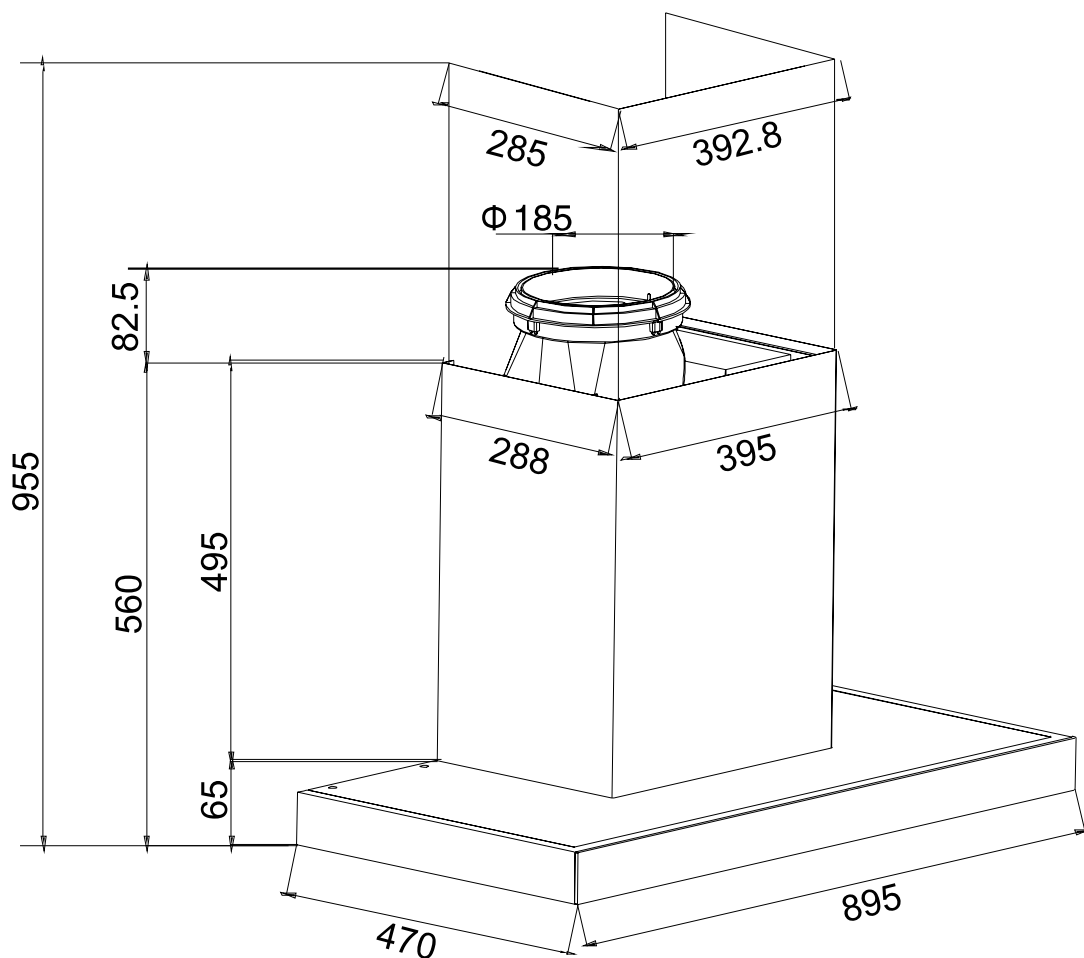

Dimension Guide

Extractor hood

Model:
ECC9232K

Dimensions

	width	height	depth
Duct (mm)	185		
Product (mm)	895	560-955	470

Please note! Dimensions to be used as a guide only. All customers MUST refer to the user manual supplied with the product for detailed installation instructions.