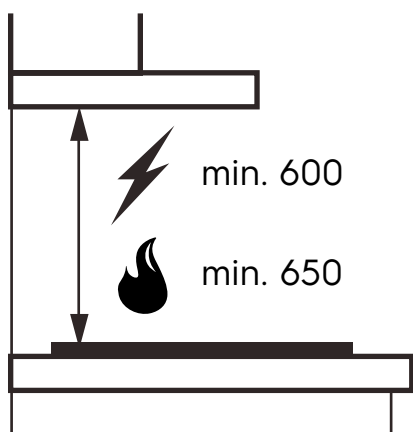

Dimension Guide

Extractor hood

Model:
ECC9232K

Dimensions

	width	height	depth
Duct (mm)	185		
Product (mm)	895	560-955	470

Please note! Dimensions to be used as a guide only. All customers MUST refer to the user manual supplied with the product for detailed installation instructions.