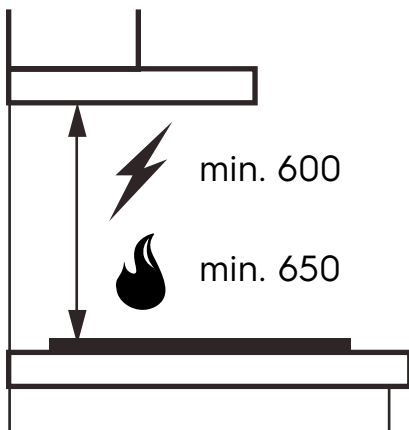

# Dimension Guide

### Dimensions

	width	height	depth
Duct (mm)	185		
Product (mm)	895	584-979	485

**Please note!** Dimensions to be used as a guide only. All customers MUST refer to the user manual supplied with the product for detailed installation instructions.