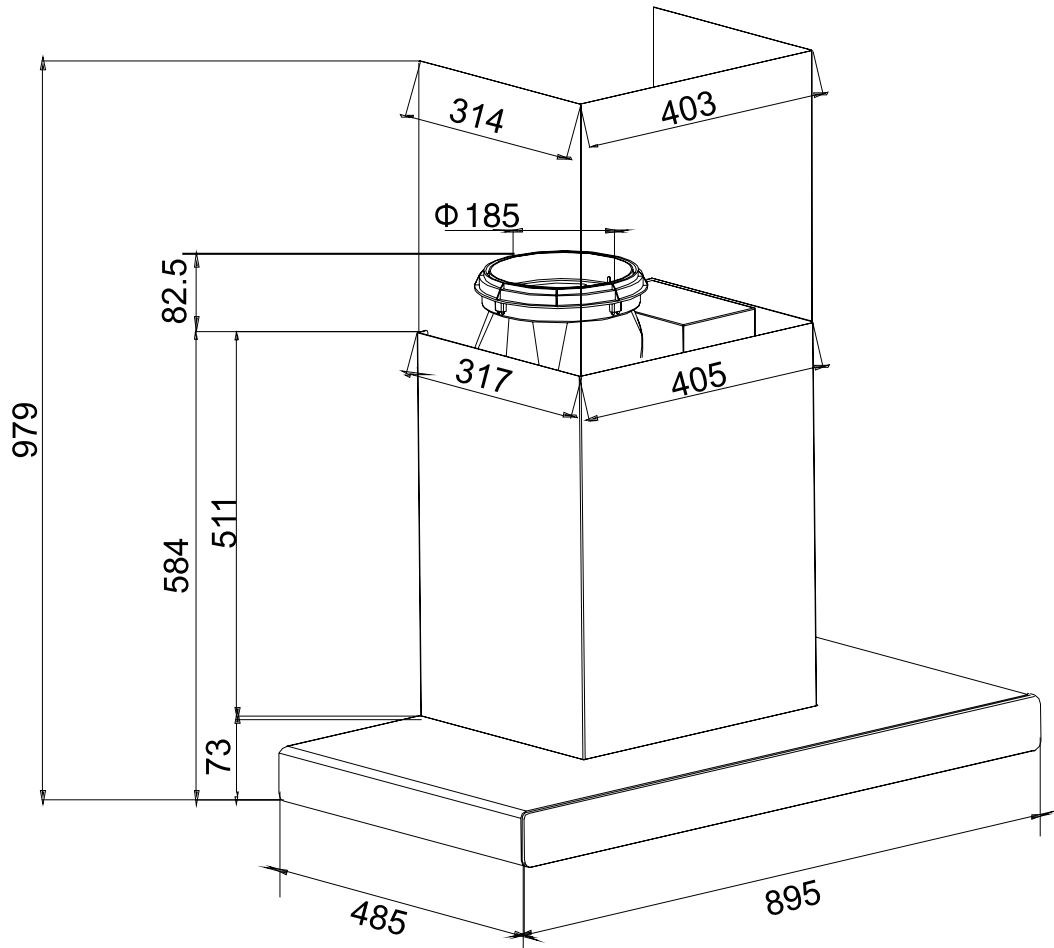

# Dimension Guide

## Extractor hood

**Model:**  
ECC9310S  
ECC9312K

### Dimensions

	width	height	depth
Duct (mm)	185		
Product (mm)	895	584-979	485

**Please note!** Dimensions to be used as a guide only. All customers MUST refer to the user manual supplied with the product for detailed installation instructions.