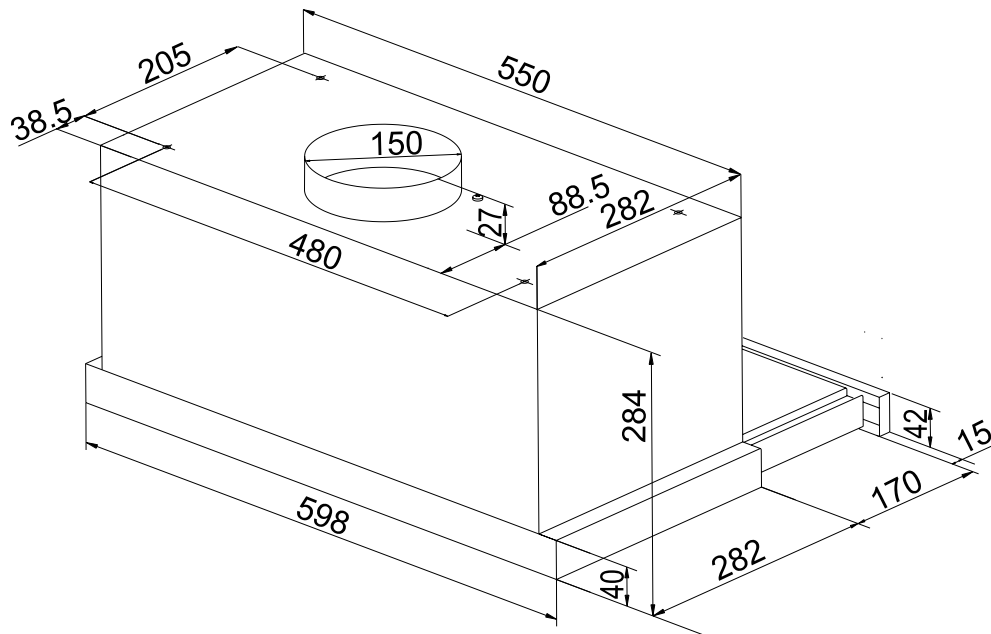

Dimension Guide

Extractor hood

Model:
ECP6631X

Dimensions

	width	height	depth
Product (mm)	598	284	298

Please note! Dimensions to be used as a guide only. All customers MUST refer to the user manual supplied with the product for detailed installation instructions.