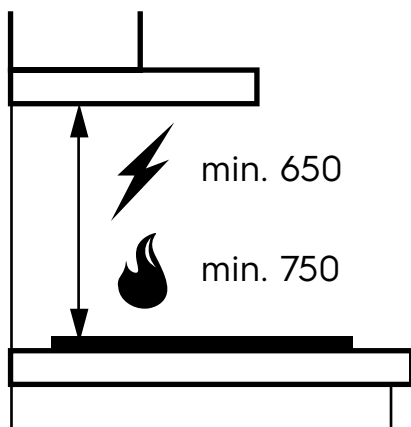

Dimension Guide

Extractor hood

Model:
ECP6631X

Dimensions

	width	height	depth
Product (mm)	598	284	298

Please note! Dimensions to be used as a guide only. All customers MUST refer to the user manual supplied with the product for detailed installation instructions.