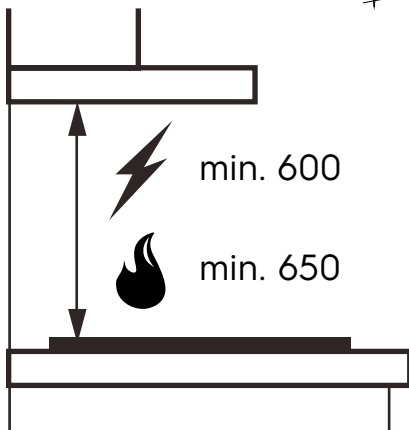

Dimension Guide

Extractor hood

Model:
ECS9612K

Dimensions

	width	height	depth
Duct (mm)	185		
Product (mm)	896	1052-1329	382

Please note! Dimensions to be used as a guide only. All customers MUST refer to the user manual supplied with the product for detailed installation instructions.