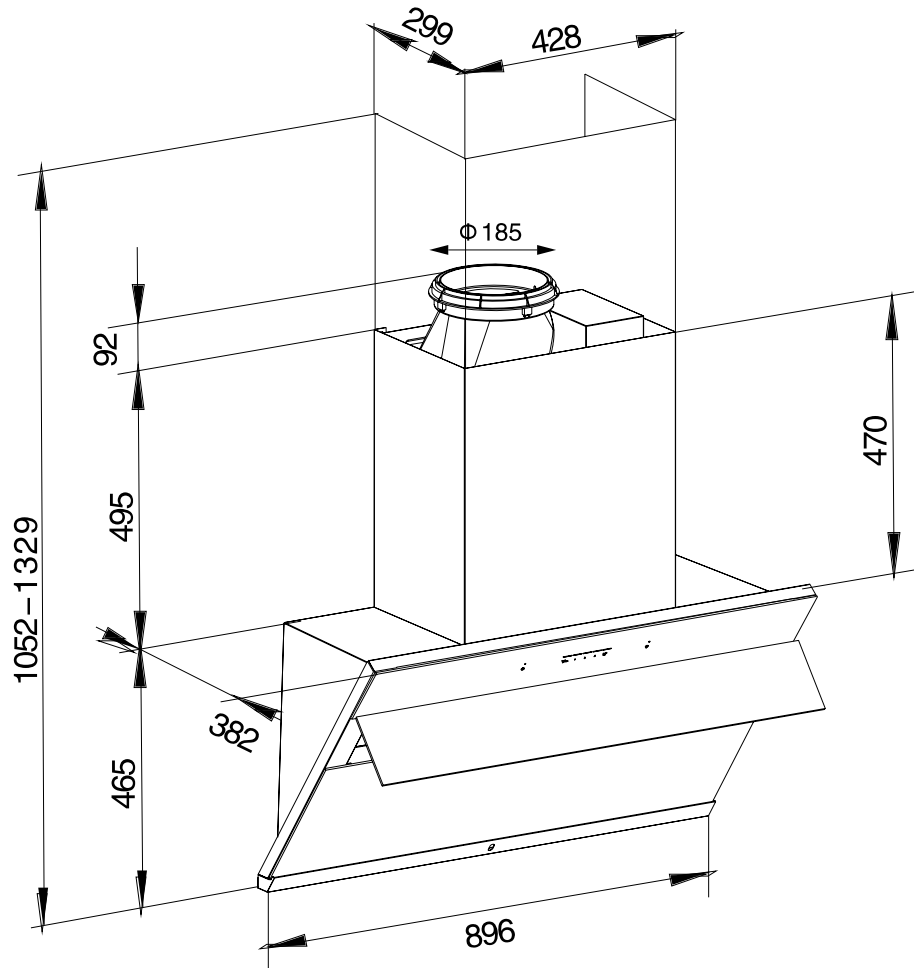

Dimension Guide

Extractor hood

Model:
ECS9612K

Dimensions

	width	height	depth
Duct (mm)	185		
Product (mm)	896	1052-1329	382

Please note! Dimensions to be used as a guide only. All customers MUST refer to the user manual supplied with the product for detailed installation instructions.