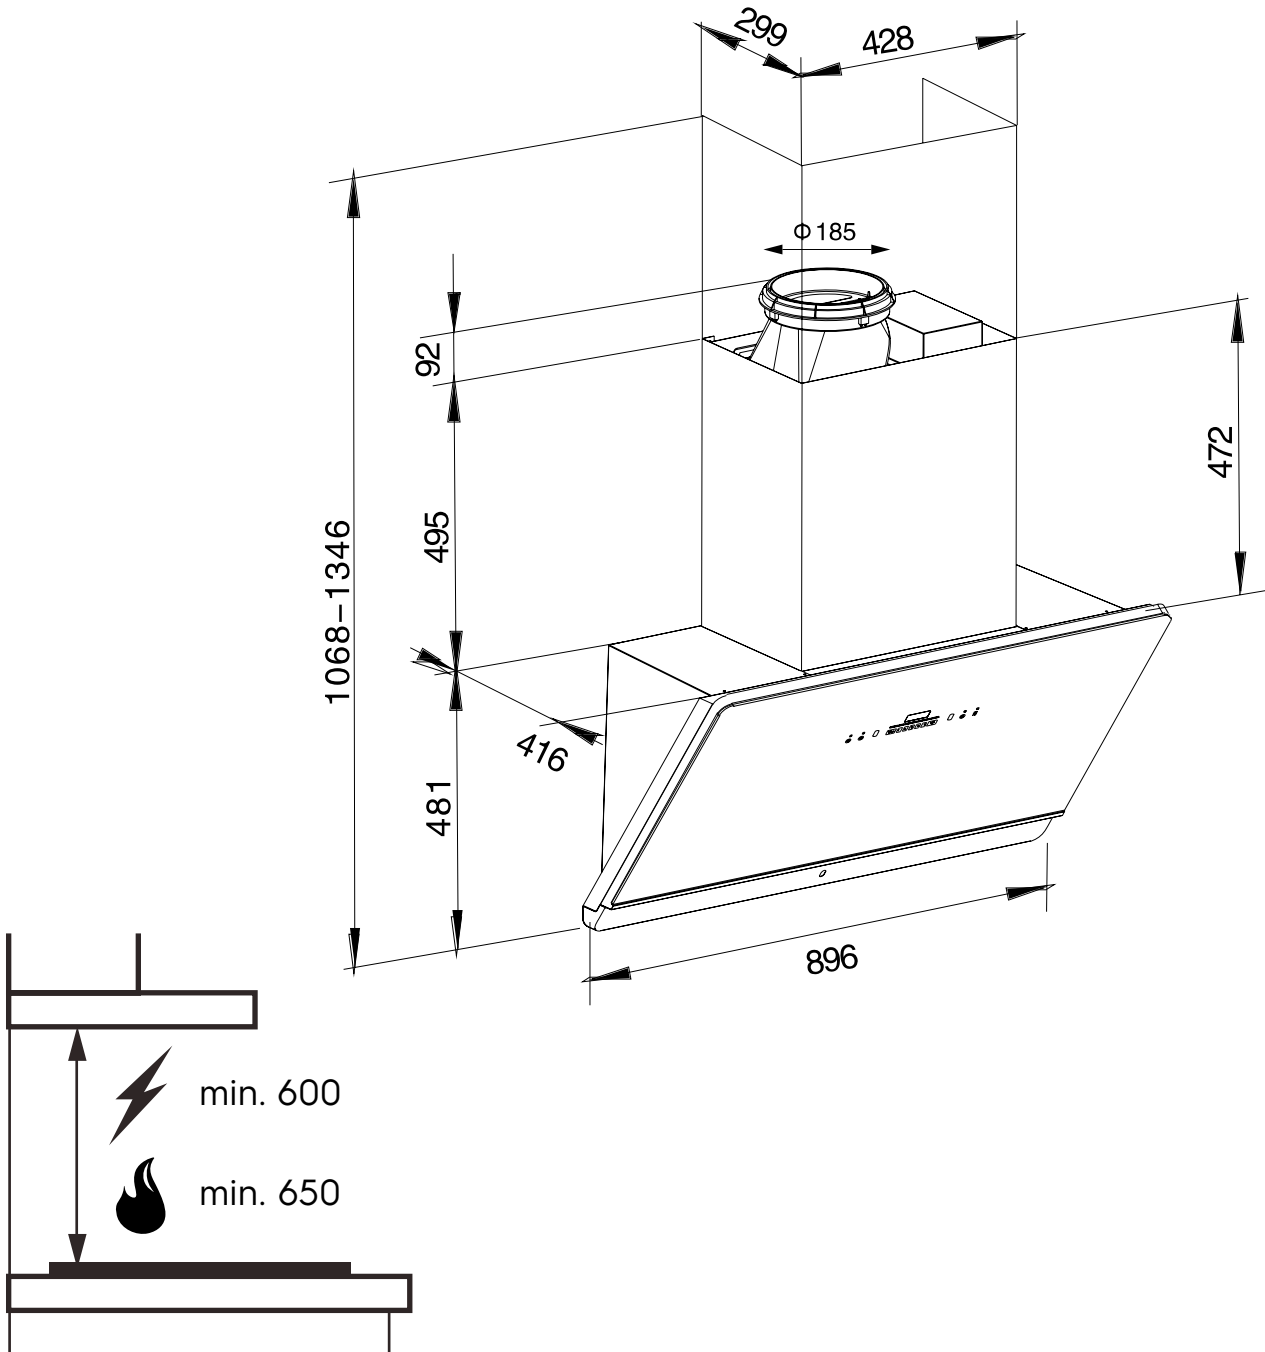

# Dimension Guide

## Extractor hood

**Model:**  
ECS9979K

### Dimensions

	width	height	depth
Duct (mm)	185		
Product (mm)	896	1068-1346	416

**Please note!** Dimensions to be used as a guide only. All customers MUST refer to the user manual supplied with the product for detailed installation instructions.