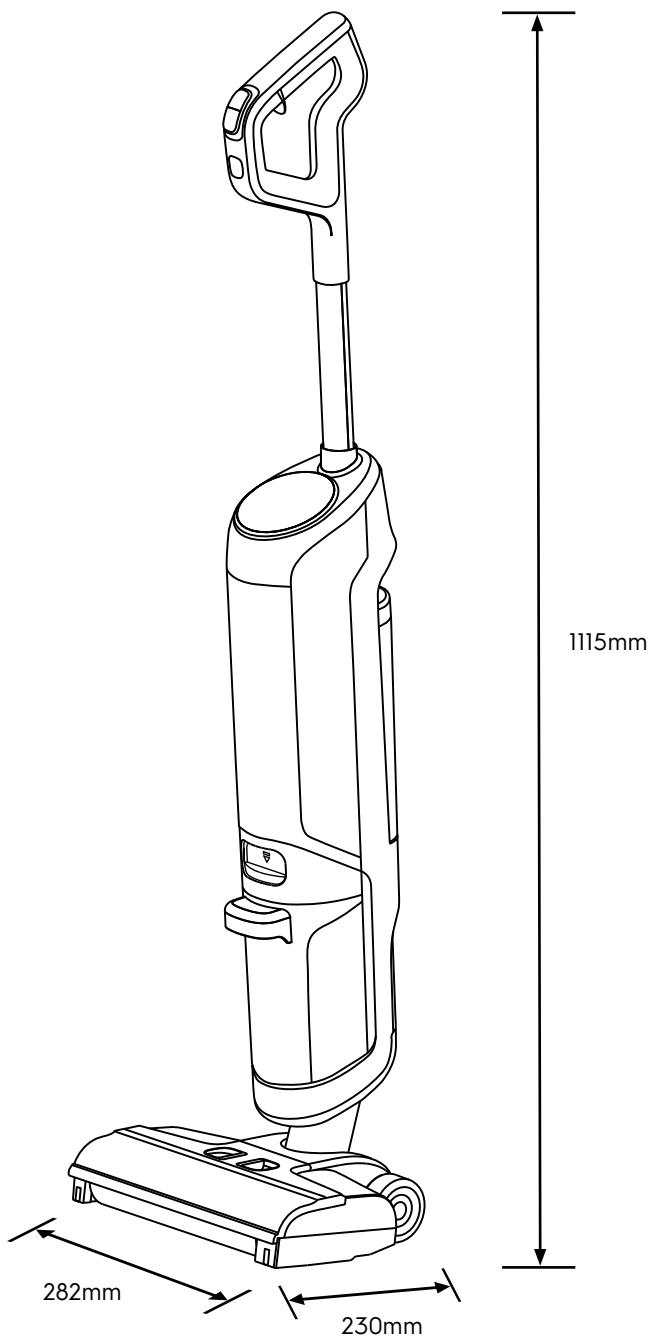

# Dimension Guide

## Multi-function vacuum cleaner

**Model:**  
EFW713

### Dimensions

	width	height	depth
Product (mm)	282	1115	230

**Please note!** Dimensions to be used as a guide only. All customers MUST refer to the user manual supplied with the product for detailed installation instructions.