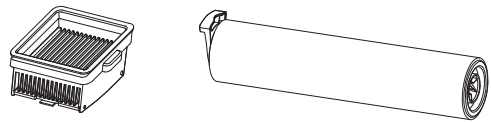

Electrolux

User Manual

说明书

ULTIMATEHOME 700

EFW713 / EFW717

*Actual product may differ from illustration.

*图片仅供参考, 请以实物为准

Accessories 附件

Additional Parts 备用配件

*Actual product may differ from illustration.
*图片仅供参考, 请以实物为准

*Actual product may differ from illustration.
*图片仅供参考, 请以实物为准

🕒 ≤4h 100%

- ■ ■ 66-100%
- ■ ■ 33-66%
- ■ ■ 10-33%
- 🔋 0-10%