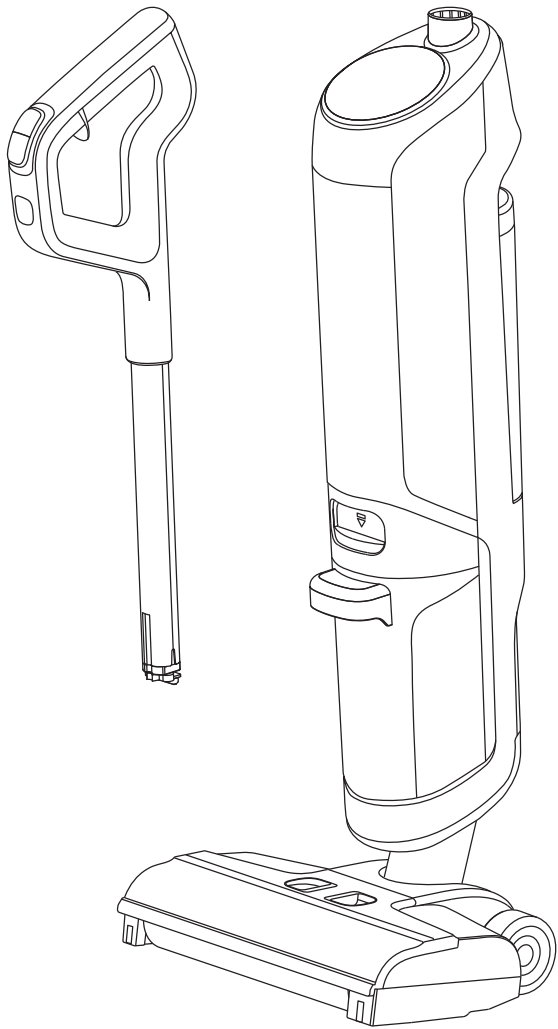

Electrolux

User Manual

说明书

ULTIMATEHOME 700

EFW713 / EFW717

*Actual product may differ from illustration.

*图片仅供参考, 请以实物为准

Accessories 附件

Additional Parts 备用配件

*Actual product may differ from illustration.
*图片仅供参考, 请以实物为准

*Actual product may differ from illustration.
*图片仅供参考, 请以实物为准

🕒 ≤4h 100%

- ■ ■ 66-100%
- ■ ■ 33-66%
- ■ ■ 10-33%
- 🔋 0-10%