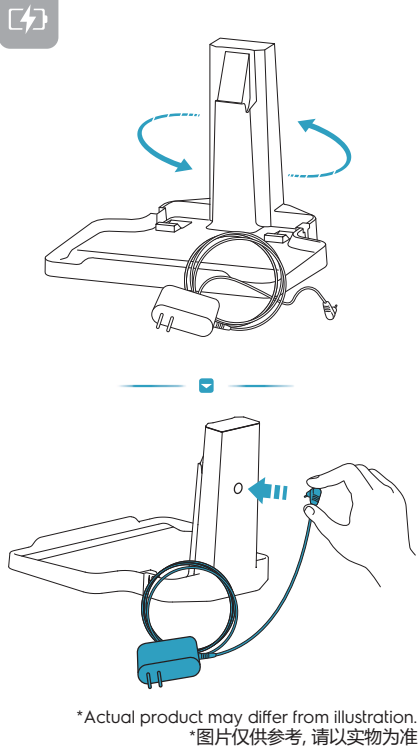

Electrolux

User Manual

说明书

ULTIMATEHOME 700

EFW713 / EFW717

*Actual product may differ from illustration.

*图片仅供参考, 请以实物为准

Accessories 附件

Additional Parts 备用配件

*Actual product may differ from illustration.
*图片仅供参考, 请以实物为准

*Actual product may differ from illustration.
*图片仅供参考, 请以实物为准

🕒 ≤4h 100%

- ■ ■ 66-100%
- ■ ■ 33-66%
- ■ ■ 10-33%
- 🔋 0-10%