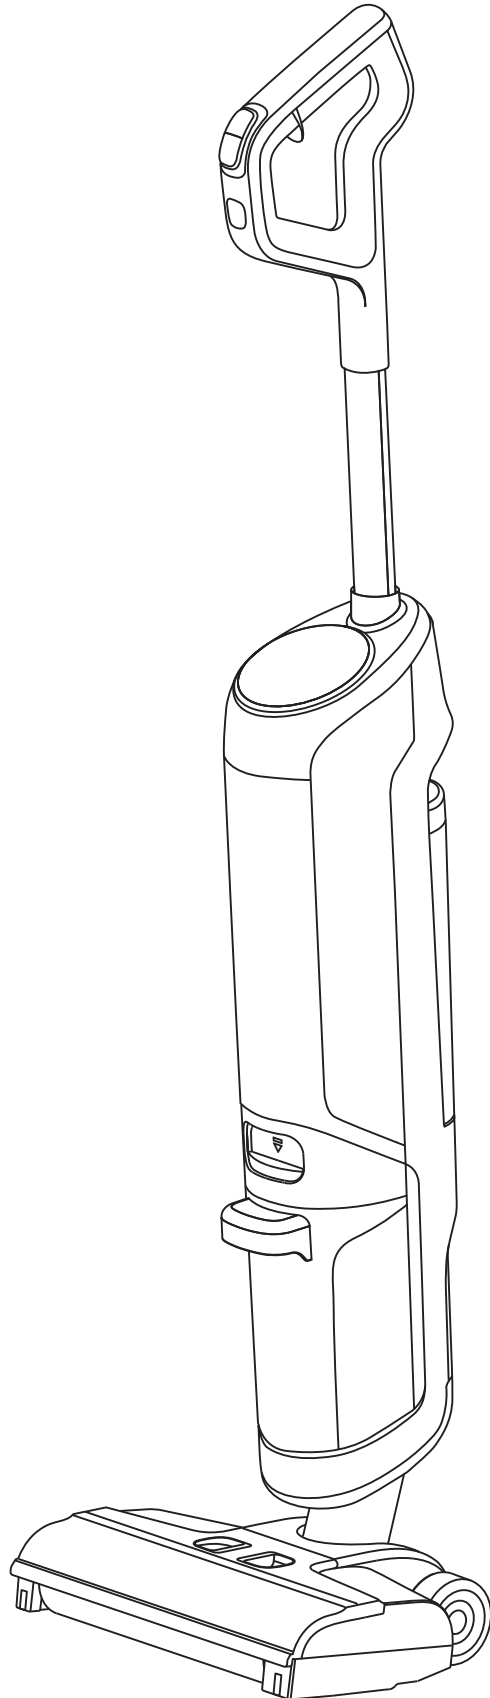

Electrolux

User Manual

说明书

ULTIMATEHOME 700

EFW713 / EFW717

*Actual product may differ from illustration.

*图片仅供参考, 请以实物为准

Accessories 附件

Additional Parts 备用配件

*Actual product may differ from illustration.
*图片仅供参考, 请以实物为准

*Actual product may differ from illustration.
*图片仅供参考, 请以实物为准

🕒 ≤4h 100%

- ■ ■ 66-100%
- ■ ■ 33-66%
- ■ ■ 10-33%
- 🔋 0-10%