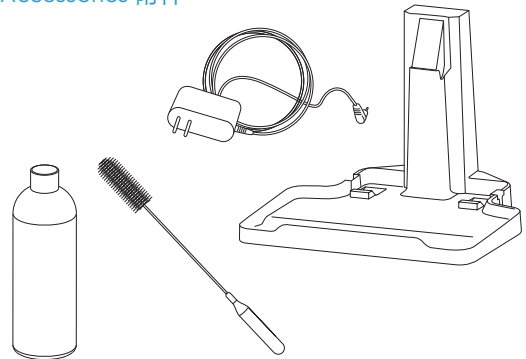

Electrolux

User Manual

说明书

ULTIMATEHOME 700

EFW713 / EFW717

*Actual product may differ from illustration.

*图片仅供参考, 请以实物为准

Accessories 附件

Additional Parts 备用配件

*Actual product may differ from illustration.
*图片仅供参考, 请以实物为准

*Actual product may differ from illustration.
*图片仅供参考, 请以实物为准

🕒 ≤4h 100%

- ■ ■ 66-100%
- ■ ■ 33-66%
- ■ ■ 10-33%
- 🔋 0-10%