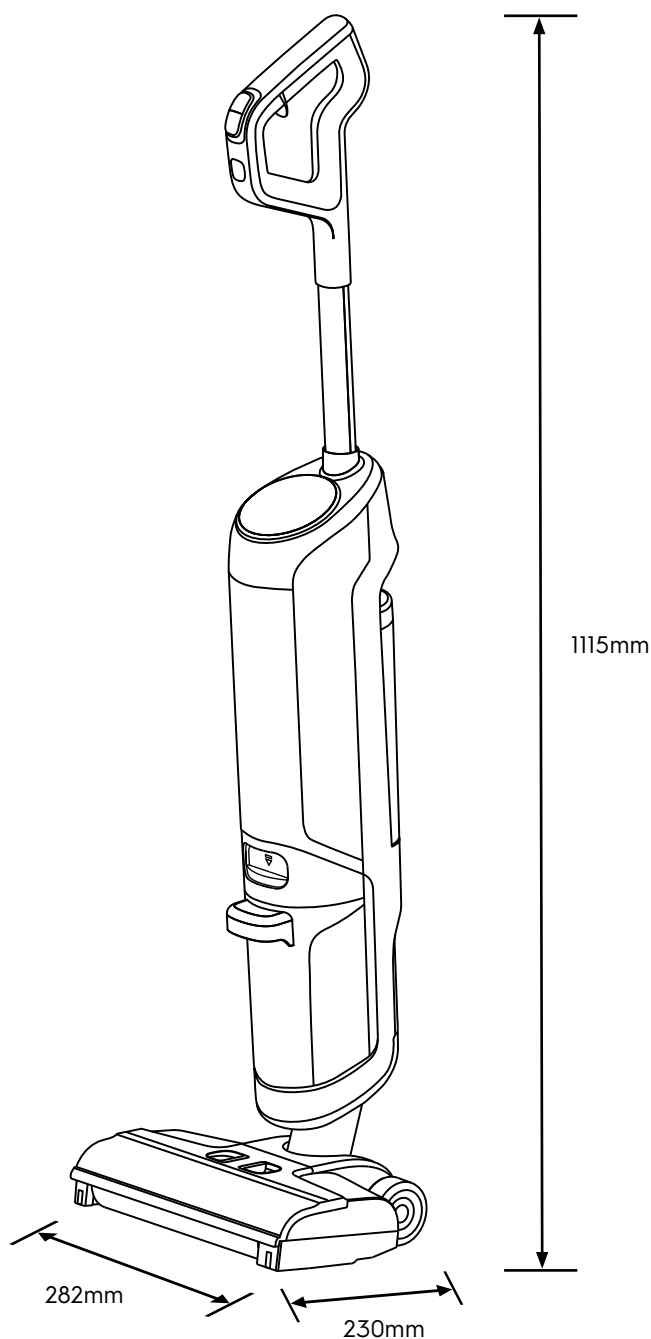

Dimension Guide

Multi-function vacuum cleaner

Model:
EFW717

Dimensions			
	width	height	depth
Product (mm)	282	1115	230

Please note! Dimensions to be used as a guide only. All customers MUST refer to the user manual supplied with the product for detailed installation instructions.
© 2022 Electrolux S.E.A PTE. LTD. E_DIM_EFW717_Aug22